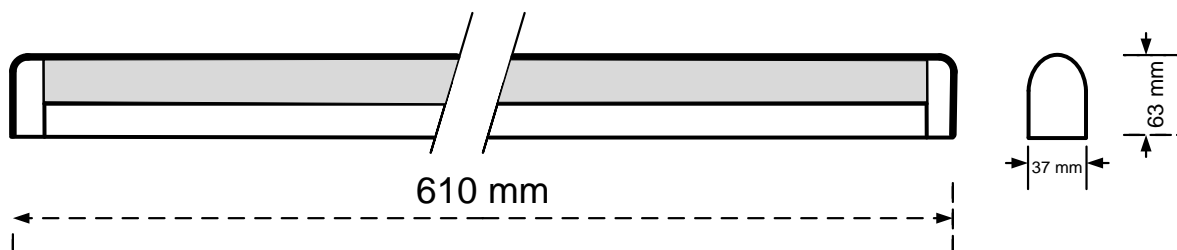

804-112

General Information

Order Code	804-112
Product Description	CYFELCO MIRRORL 1X24W DIM
Application	Store shelves, kitchens, bathrooms, restaurants, vessel cabins, hotel rooms, waiting rooms.
Installation	Ceiling, Wall Surface Mounted Luminaire
Luminaire type	Mirror Light for T5 Lamps
Light Source	T5 Fluorescent Tube
Number of light sources	1 pc (not included)
Gear	Vossloh-Schwabe Dimmable Electronic Ballast (HF)
Dimming	Dimmable
Standards	2014/30/EU Electromagnetic Compatibility Directive 2014/35/EU Low Voltage Directive
CE mark	Yes
Warranty	X years

Electrical Data

Lamp Power	24 W
Input voltage	220-240 V
Input Frequency	50-60 Hz
Protection class	Class I

Mechanical Characteristics

Housing Material	Sheet steel 0,5mm
Surface Finish	White powder coating (RAL 9003)
Optical Cover	Matt PMMA
Ingress protection code	IP 40
Mechanical impact protection code	IK03
Dimensions LxWxH	610x37x63 mm

Logistics

Packing	1 pc per resistant carton
Net weight	xx kg
Gross weight	xx kg
Volume	Xx m ³

Dimensional Drawing

ELMASCO INDUSTRIES S.A.

Head Office : 44 K. Palama, 14343 N. Chalkidona, Athens, Greece
 Production Plant : Ag. Adrianos, 21100 Nafplio, Greece
 Email: elmasco@elmasco.eu